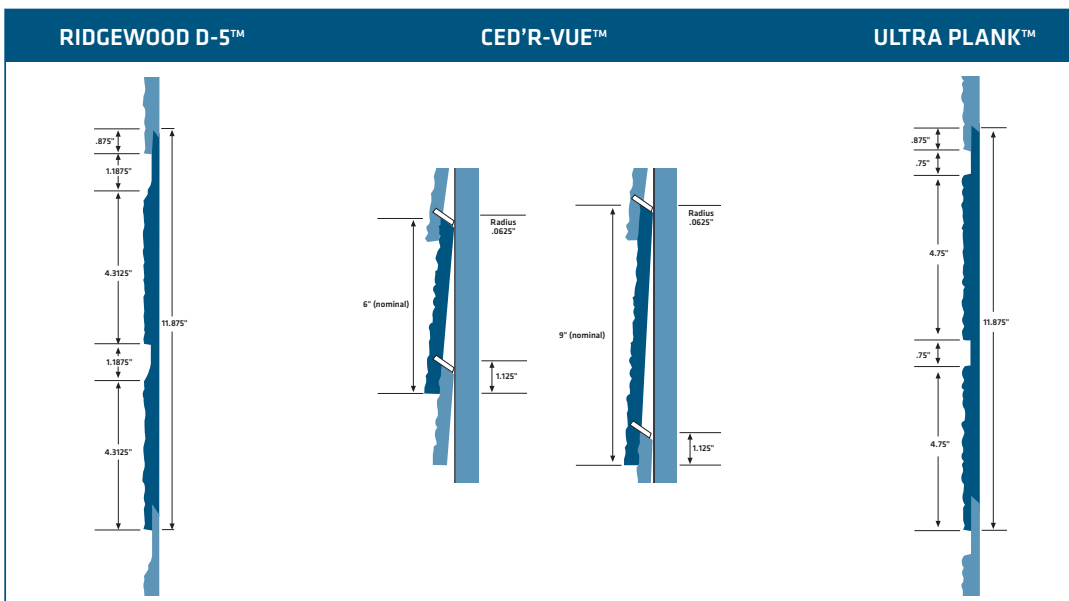

CanExel® Authentic quality

CanExel system

LENGTH	NOMINAL WIDTH	NOMINAL THICKNESS
RIDGEWOOD D-5™		
12 ft. (3.66 m)	12 in. (30.48 cm)	7/16 in. (1.11 cm)
16 ft. (4.88 m)	12 in. (30.48 cm)	7/16 in. (1.11 cm)
CED'R-VUE™		
12 ft. (3.66 m)	6 in. (15.24 cm)	3/8 in. (0.95 cm)
12 ft. (3.66 m)	9 in. (22.86 cm)	3/8 in. (0.95 cm)
16 ft. (4.88 m)	6 in. (15.24 cm)	3/8 in. (0.95 cm)
16 ft. (4.88 m)	9 in. (22.86 cm)	3/8 in. (0.95 cm)
ULTRA PLANK™		
12 ft. (3.66 m)	12 in. (30.48 cm)	7/16 in. (1.11 cm)